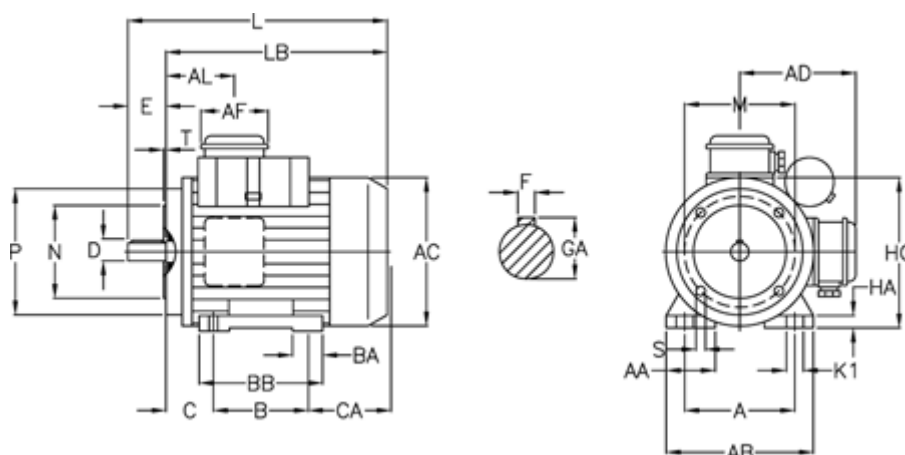

Article number: 25018666102

Description: ICME Single-phase motor M71 B6 0,18KW
6 - 900 rpm 1x230 Volt 50Hz B3/B14 with running capacitor

Measures

A = 112	BA = 22	EA = 30	K = 7	S = M6
A/F = 70	BB H7 = 109	F = 5	K1 = 17	T = 2.5
AA = 30	C = 45	GA = 16	L = 247	
AB = 144	CA = 86	GD = 5	LB = 217	
AC = 137	D = 14	H = 71	LC = 281	
AD = 107	DA = 14	HA = 12	M = 85	
AL = 76	DB = M5	HC = 143	N = 70	
B = 90	E = 30	HD = 178	P = 105	